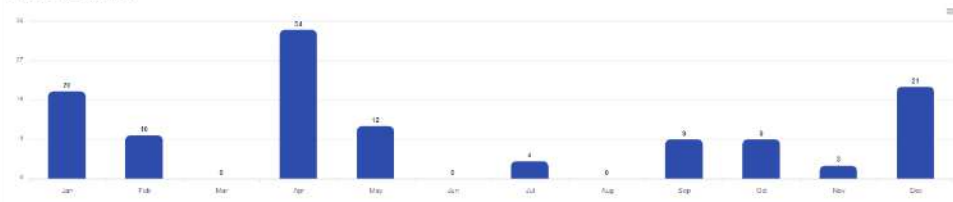

Folders
13

Submissions
122/200

Recent Submissions

G	Gandikota Karthi... REVIEW OF VARIO...	687913	30-01-2023 13:57:09	100%	Active	REVIEW
G	Gandikota Karthi... REVIEW OF VARIO...	687720	30-01-2023 11:22:19	5%	Active	REVIEW
G	Gandikota Karthi... REVIEW OF VARIO...	687715	30-01-2023 11:18:22	5%	Active	REVIEW
D	Dr. Macherla kra... Comparing the...	686438	25-01-2023 19:57:06	100%	Active	REVIEW

Submissions Overview