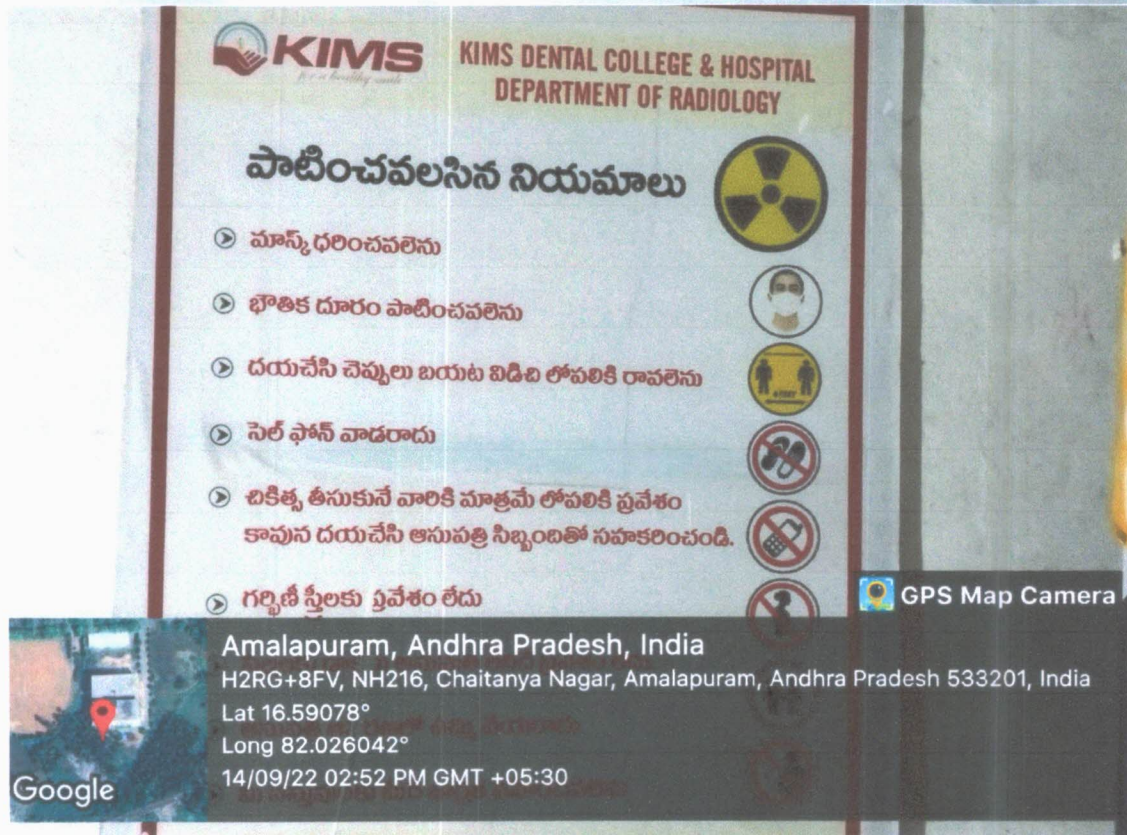

KIMS DENTAL COLLEGE & HOSPITAL
DEPARTMENT OF RADIOLOGY

పాటించవలసిన నియమాలు

- మాస్క్ ధరించవలెను
- భౌతిక దూరం పాటించవలెను
- దయచేసి చెప్పులు బయట విడిచి లోపలికి రావలెను
- సెల్ ఫోన్ వాడరాదు
- చికిత్స తీసుకునే వారికి మాత్రమే లోపలికి ప్రవేశం కావున దయచేసి ఆసుపత్రి సిబ్బందితో సహకరించండి.
- గర్భిణీ స్త్రీలకు ప్రవేశం లేదు

GPS Map Camera

Amalapuram, Andhra Pradesh, India
H2RG+8FV, NH216, Chaitanya Nagar, Amalapuram, Andhra Pradesh 533201, India
Lat 16.59078°
Long 82.026042°
14/09/22 02:52 PM GMT +05:30

Google