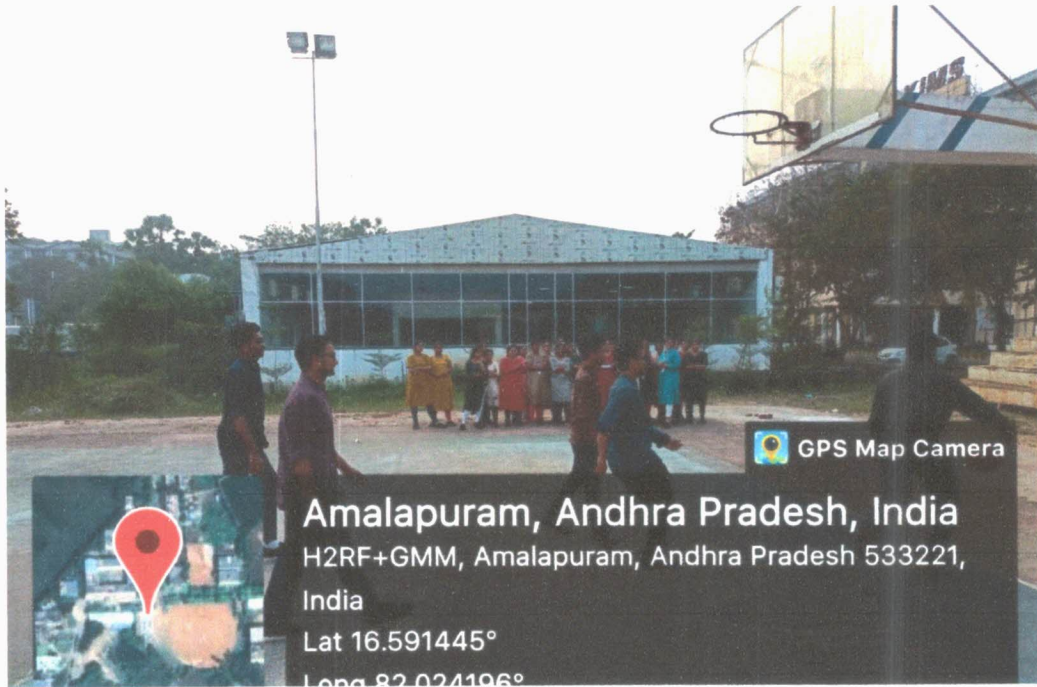

Amalapuram, Andhra Pradesh, India

H2RF+GMM, Amalapuram, Andhra Pradesh 533221, India

Lat 16.591445°

Long 82.024196°