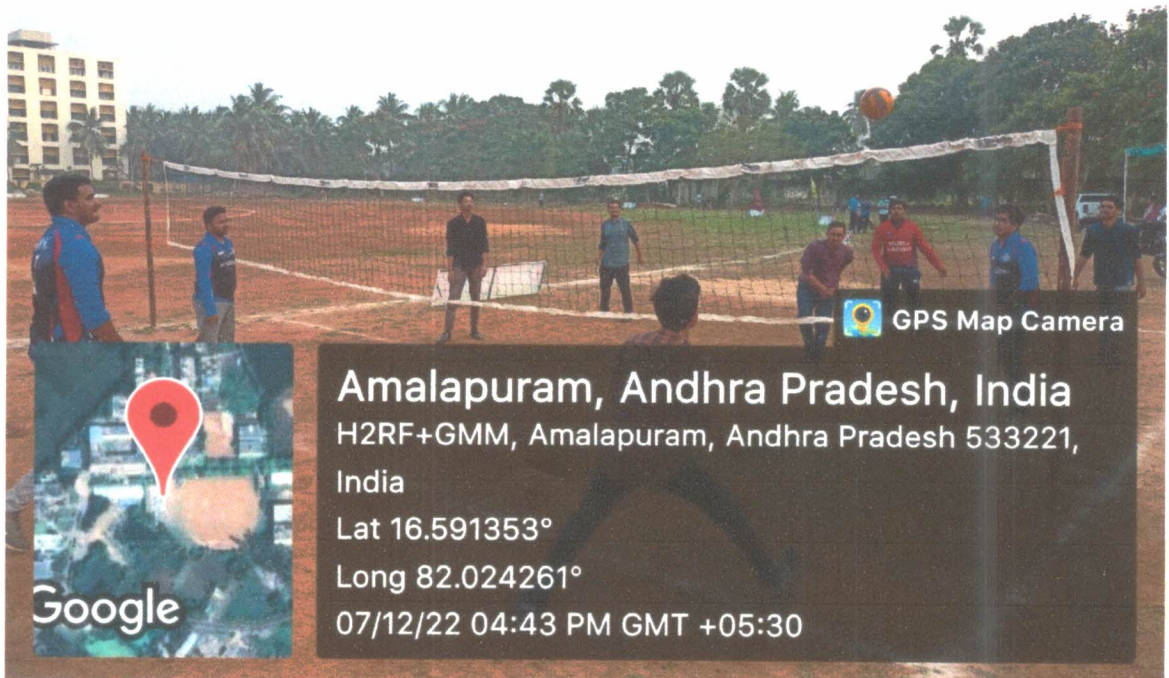

Amalapuram, Andhra Pradesh, India
H2RF+GMM, Amalapuram, Andhra Pradesh 533221,
India
Lat 16.591353°
Long 82.024261°
07/12/22 04:43 PM GMT +05:30

NH-216, Chaitanya Health City, Amalapuram, East Godavari Discript, A.P. - 533201

08856-239999 www.kimsdental.in

KIMS DENTAL COLLEGE & HOSPITAL AMALAPURAM, A.P.