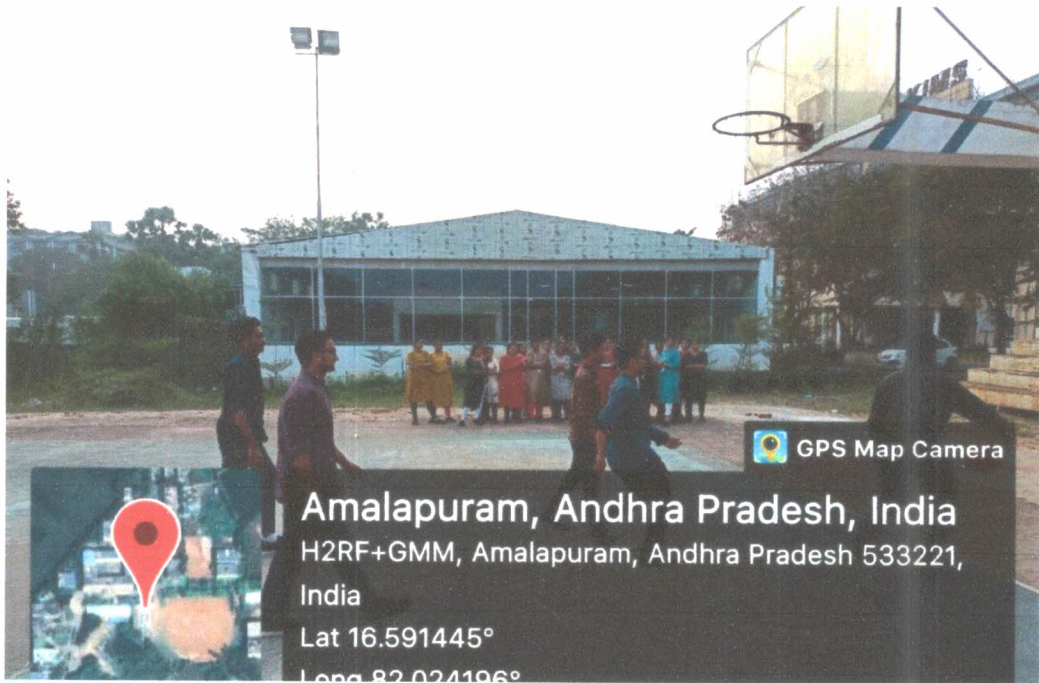

GYM

Wishan

**PRINCIPAL
KIMS DENTAL COLLEGE
& HOSPITAL
MALAPURAM-E.G.Dt., A.P**

DENTAL COLLEGE & HOSPITAL

Recognized by Govt. of India MH & FW. No: V.12017/5/2019-DE 14.03.2019, Affiliated to Dr.NTR UHS, Vijayawada