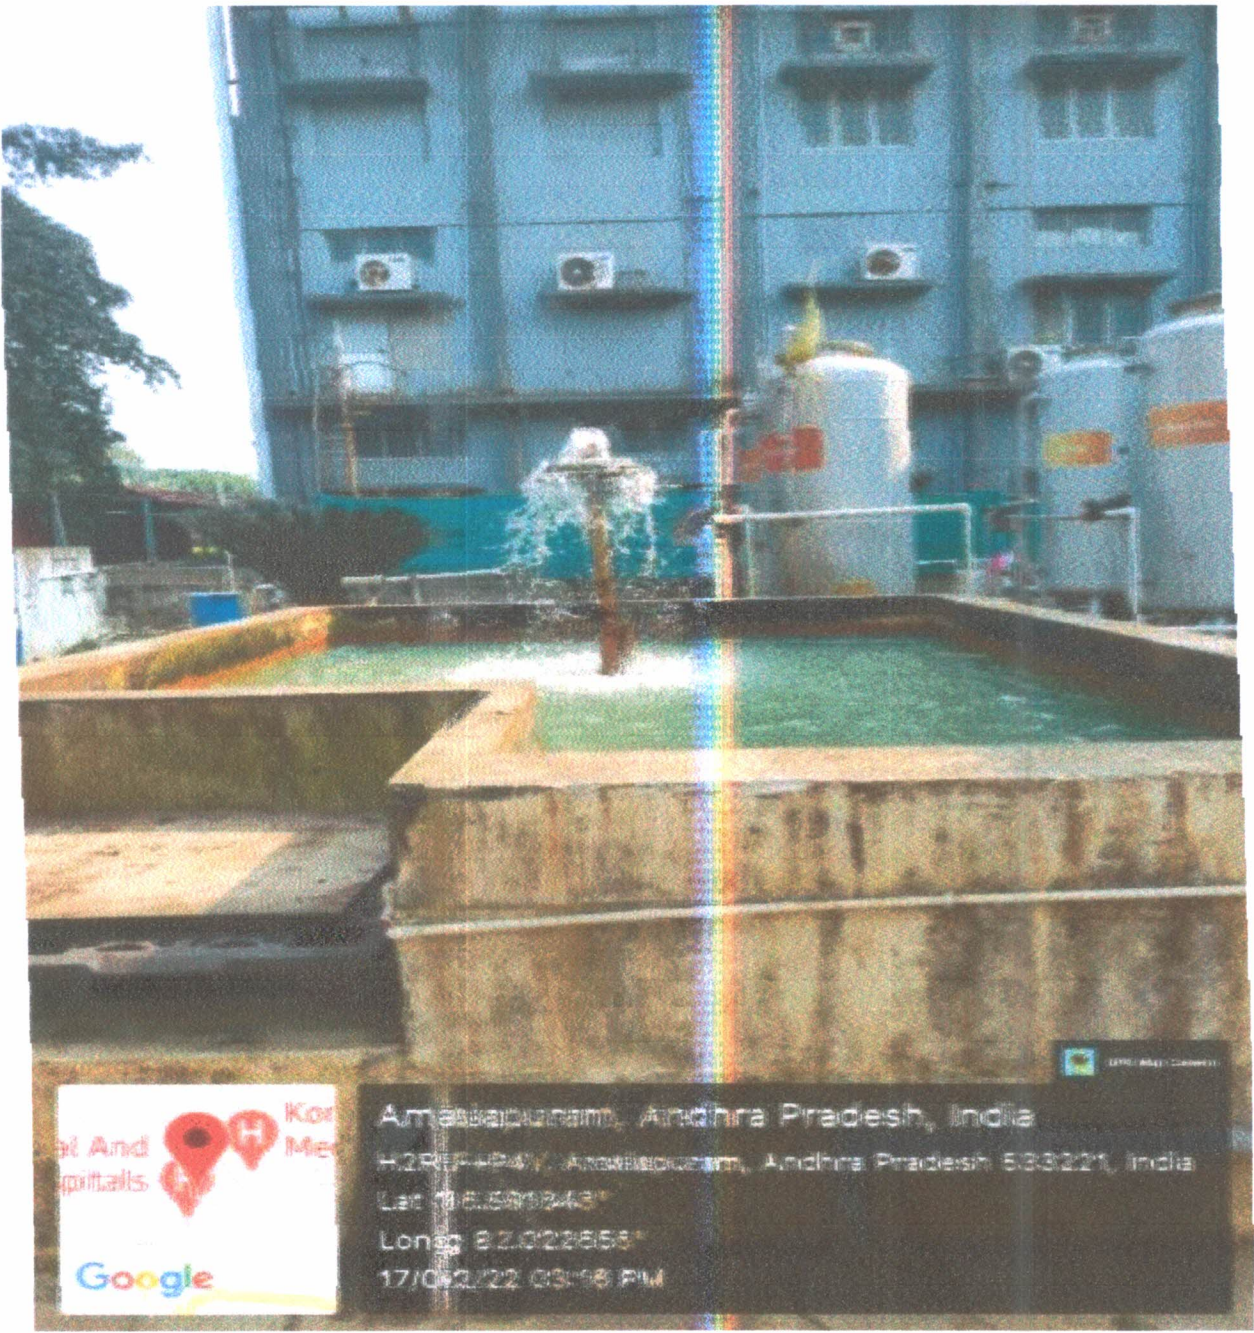

Dr. And
Hospital
Kor
Med

Amassapuram, Andhra Pradesh, India
H2RFP4PM7, Amassapuram, Andhra Pradesh 533221, India
Lat: 16.599243°
Long: 82.022858°
17/02/22 03:58 PM