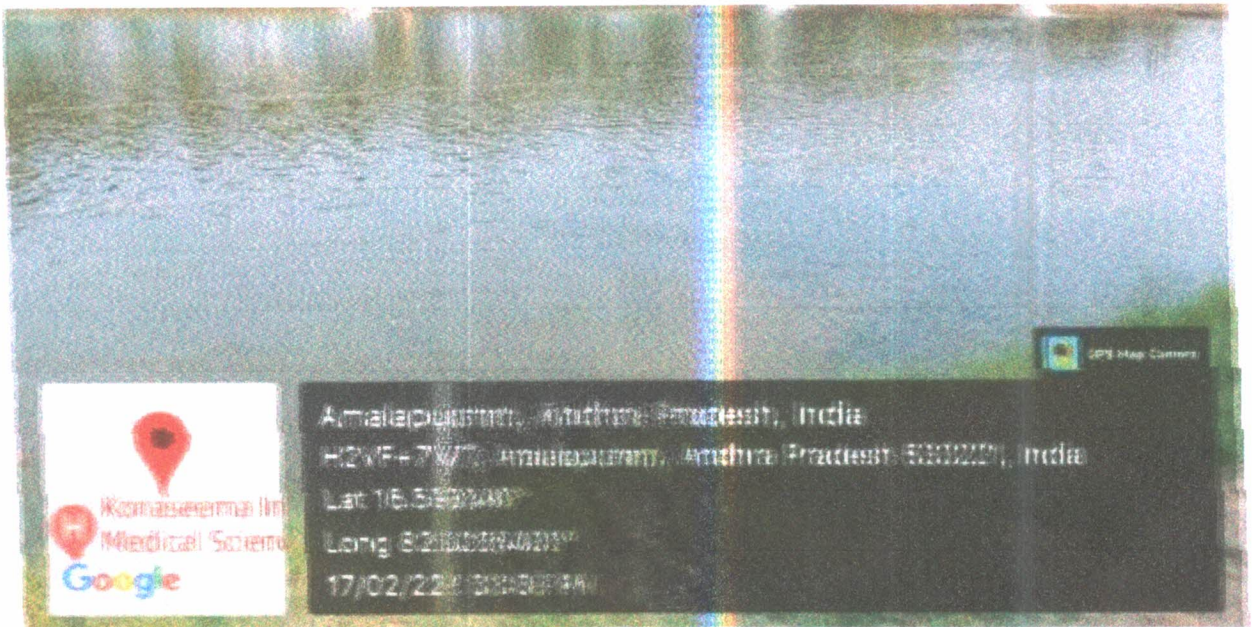

# WASTE WATER RECYCLING

GPS: Map Camera

Google

Amalapuram, Andhra Pradesh, India

H2RPH+PAM Amalapuram, Andhra Pradesh 533221,  
India

Lat: 16.5916379

Long: 82.202281

03/01/23 11:37 AM (GMT +05:30)