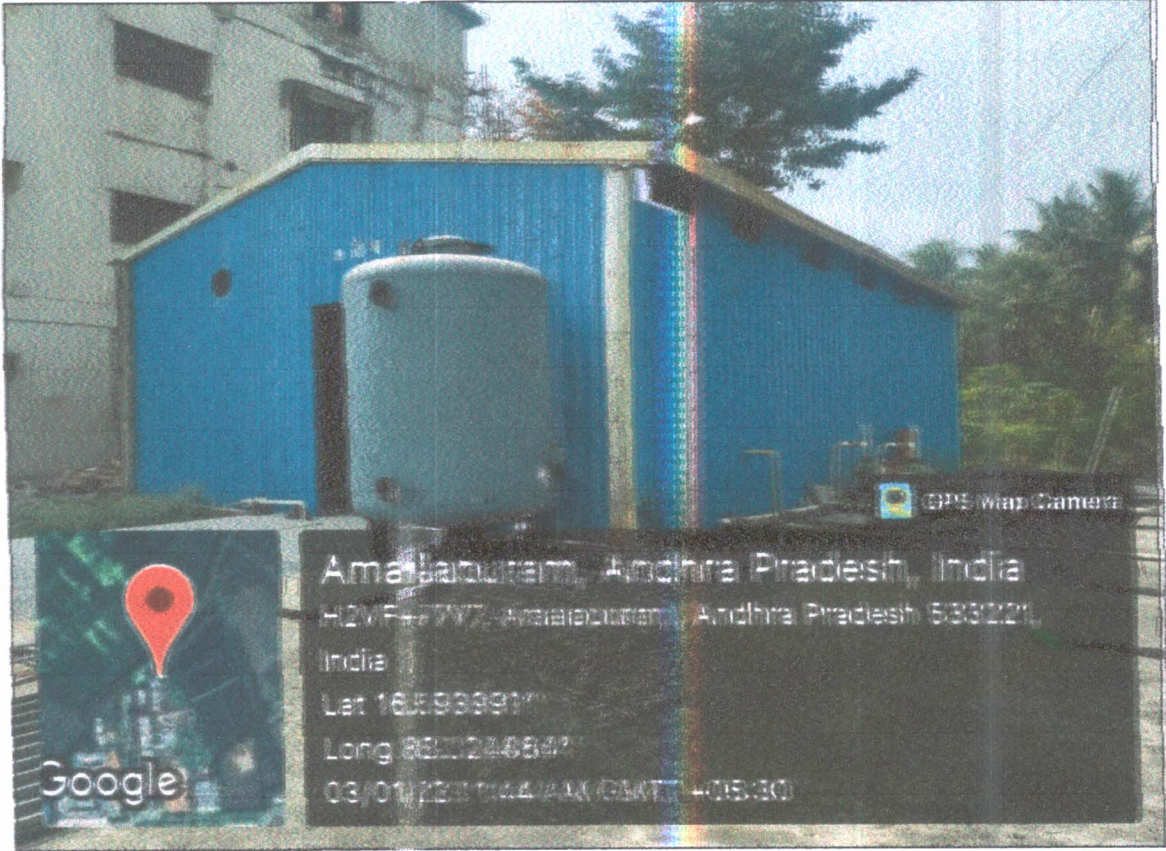

# WASTE WATER RECYCLING

GPS: Map Camera

Google

Amalapuram, Andhra Pradesh, India

H2RPH+PAM Amalapuram, Andhra Pradesh 533221,  
India

Lat: 16.5916379

Long: 82.202281

03/01/23 11:37 AM (GMT +05:30)