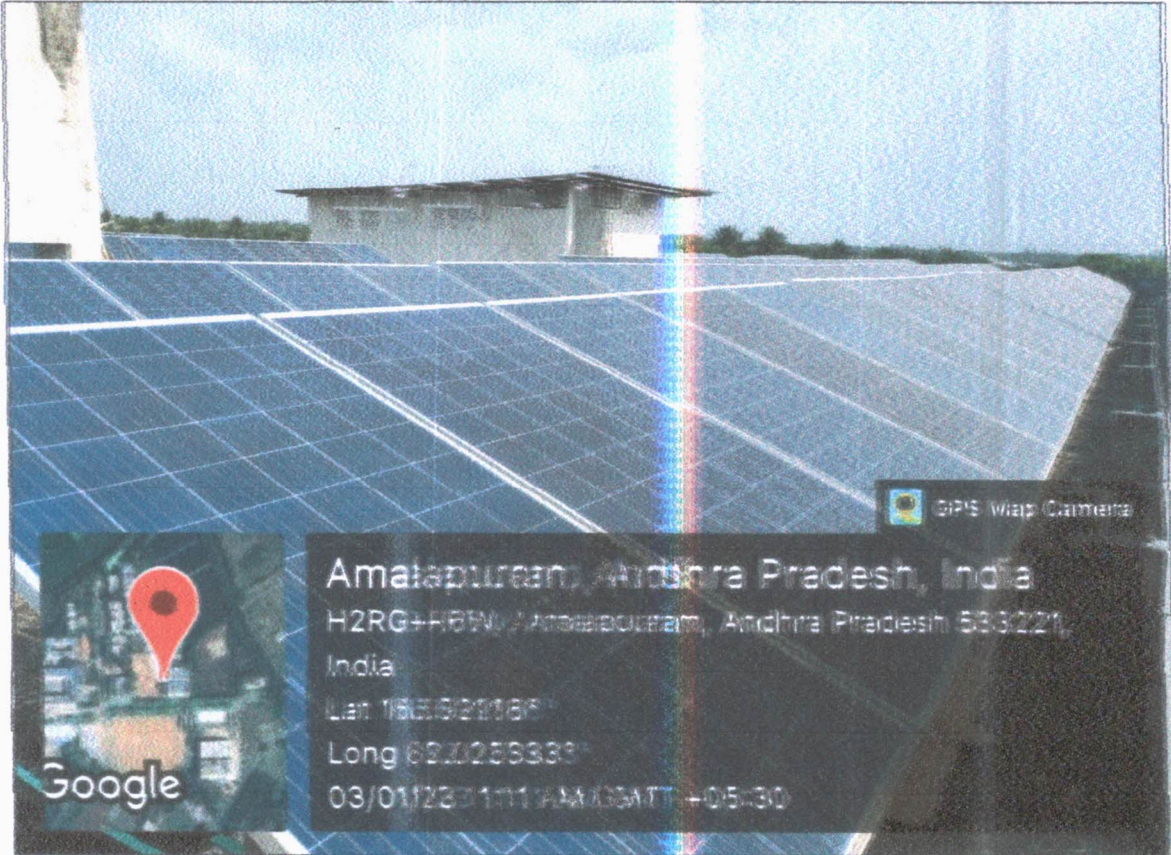

GPS: Wap Camera