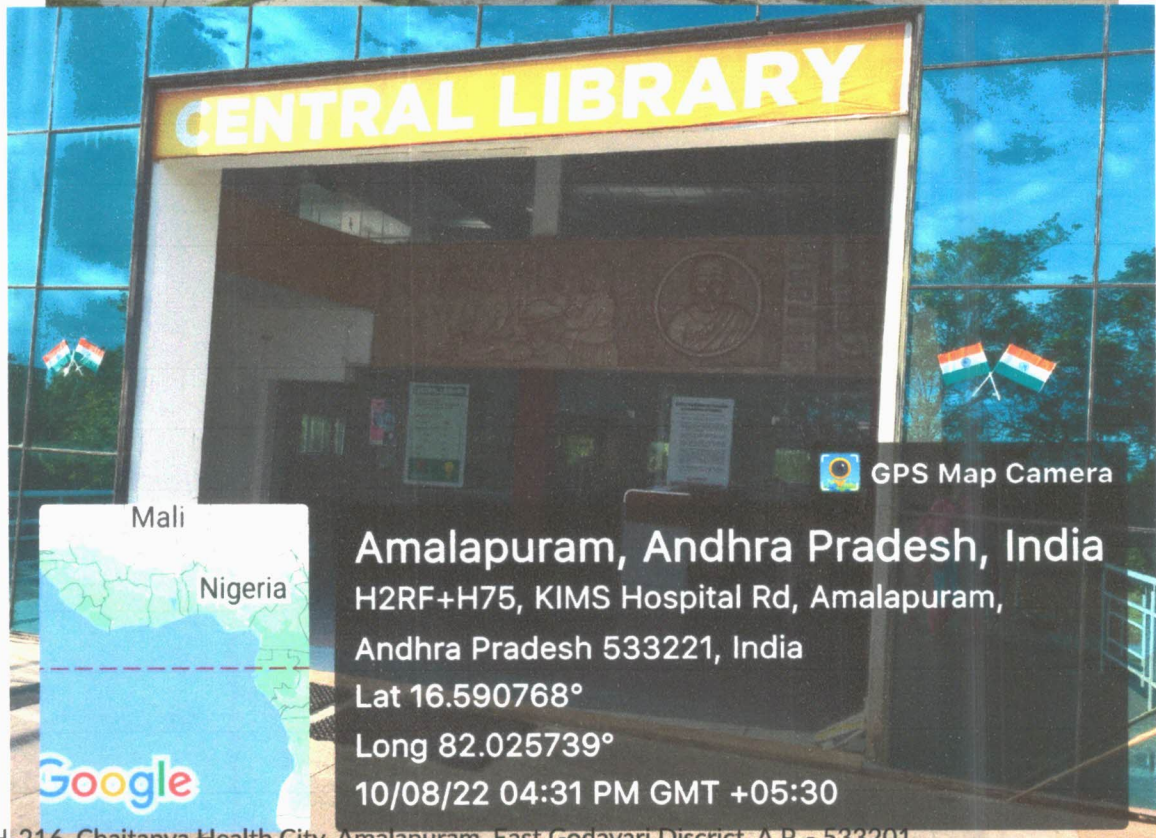

DENTAL COLLEGE & HOSPITAL

Recognized by Govt. of India MH & FW. No: V.12017/5/2019-DE 14.03.2019, Affiliated to Dr.NTR UHS, Vijayawada

NH-216, Chaitanya Health City, Amalapuram, East Godavari District, A.P. - 533201